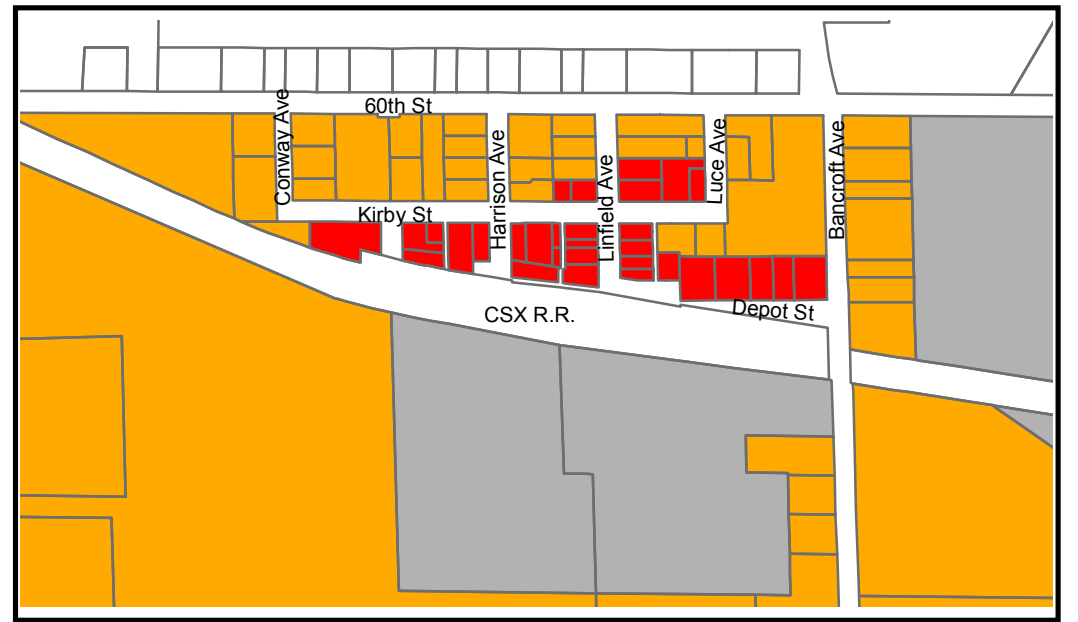

THIS IS TO CERTIFY THAT THIS IS THE OFFICIAL ZONING MAP REFERRED TO IN THE BOWNE TOWNSHIP ZONING ORDINANCE OF NOVEMBER 2000.

EFFECTIVE DATE: NOVEMBER, 2000
 AMENDED: JUNE 2002
 AMENDED: DECEMBER 30TH, 2014

ZONING LEGEND

- AG AGRICULTURAL
- R-1 RURAL RESIDENTIAL
- R-2 LOW DENSITY RESIDENTIAL
- R-3 URBAN RESIDENTIAL
- R-4 MULTI-FAMILY RESIDENTIAL
- R-5 MANUFACTURED HOUSING COMMUNITY DISTRICT
- C-1 COMMERCIAL
- C-2 COMMERCIAL
- INDUSTRIAL

ALTO AREA ENLARGEMENT

THE ZONING MAP OF THE TOWNSHIP OF BOWNE KENT COUNTY, MICHIGAN